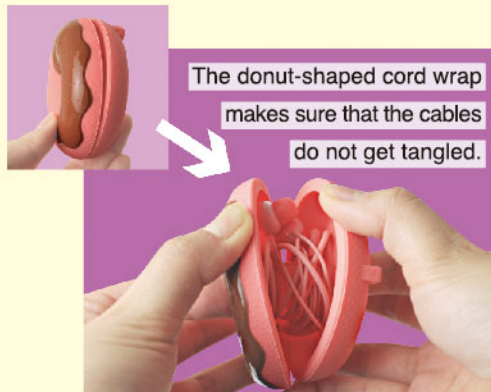

Donuts Earphone

Enjoy your music in sweet style with Donuts Earphone!

Donuts Earphone comes in four delicious donut flavor inspired designs. Each scrumptious donut cord wrap comes with cute matching earphones!

The donut-shaped cord wrap makes sure that the cables do not get tangled.

Attach donut to everyday items and enjoy as a cute accessory!

*Chain part does not come with the product.